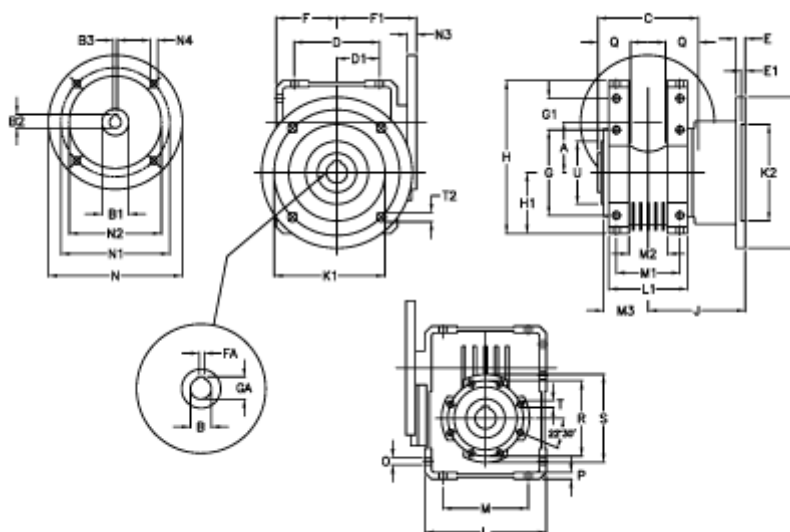

Article number: 392208610043016

Description: Worm Gear with Torque Limiter
W86 L1-UF-100-P80 B5

Measures

A = 86.90	E = 15	H = 245.5	M = 144	N4 = 11,5	U = 110
B = 35	E1 = 6	H1 = 100.0	M1 = 101	O = 11.5	
B1 E7 = 19	F = 100	J = 151.0	M2 = 57	P = 11	
B2 = 21.8	F1 = 128	K = 210	M3 = 65	Q = 45	
B3 H9 = 6	FA = 10	K1 = 176	N = 200	R = 130	
C = 140	G = 144	K2 = 152	N1 = 165	S = 150	
D = 144.0	G1 = 45.5	L = 200	N2 = 130	T = M10x18	
D1 = 72.0	GA = 38.3	L1 = 125	N3 = 12.0	T2 = 12.5	